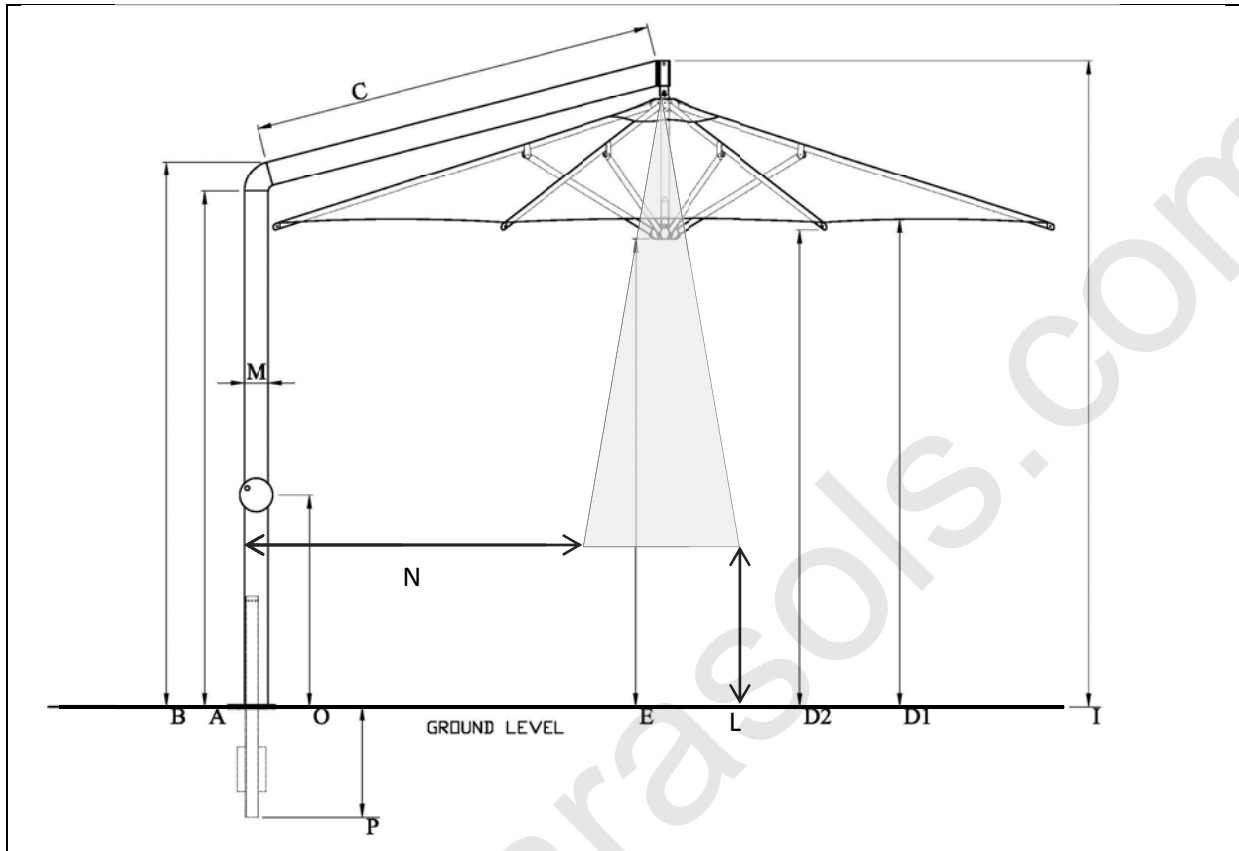

# CANNES PARASOL

DIMENSIONS IN CENTIMETRES		2.5m Sq.	3.0m Sq.	3.0m Oct.	3.5m Oct.	4.0m Oct.
A	Mast height	232	242	220	232	242
B	Mast height inc. elbow	242	252	233	242	252
C	Boom length	135	160	155	169	189
D1	Canopy head clearance	213	222	222	203	220
D2	Spoke end head clearance	210	212	212	218	217
E	Hub head clearance	204	206	206	213	214
I	Total overall height	281	285	273	288	302
L	Table clearance when closed	75	42	102	95	77
M	Mast dimensions (oval)	11x6.5	11x6.5	11x6.5	11x6.5	11x6.5
N	Back edge of mast to closed arms	185	176	176	212	227
O	Height of winder box	95	95	95	95	95
P	Depth of 'in ground' anchor	49	49	49	49	49
ALL DIMENSIONS MAY VARY +- 3%						