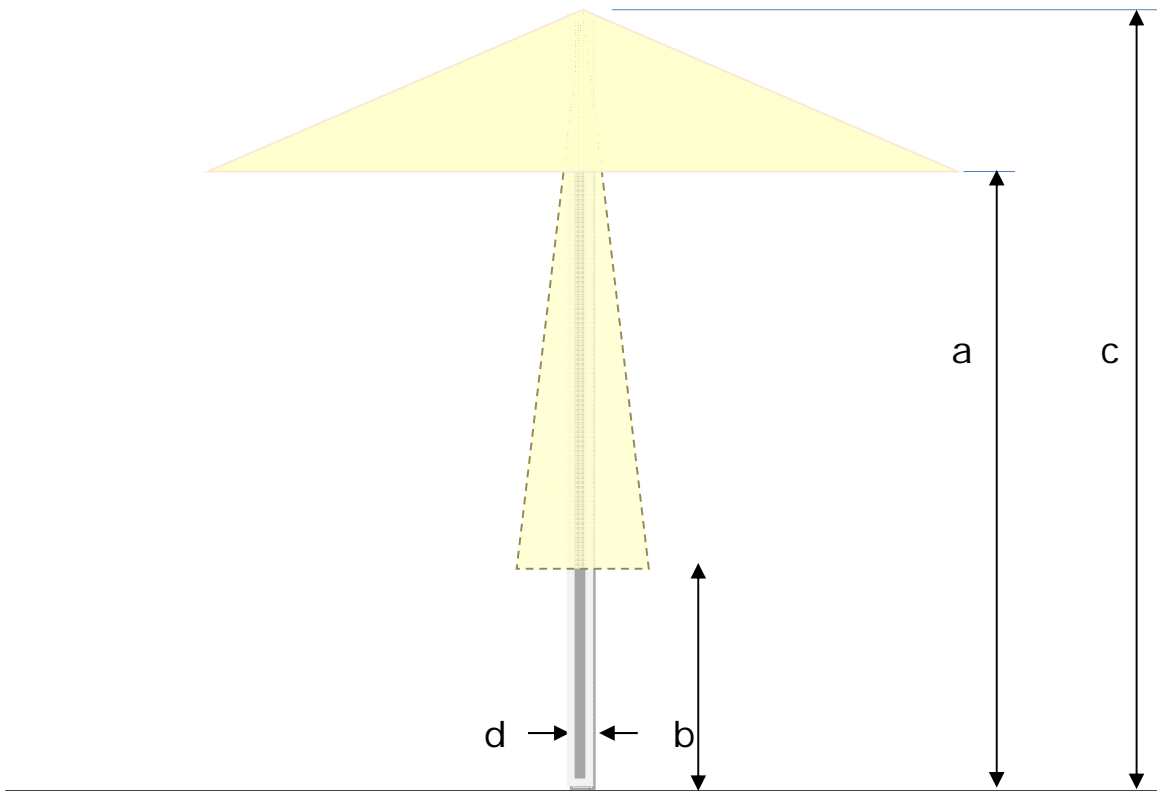

Cannes Parasol Data

	Dimensions in cm	3m Oct	4m Oct	4.5m Oct	2m square	2.5m square	3m square	3.5m square
a	Headroom height	205	205	230	205	205	205	230
b	Table clearance (no valance)	101	53	58	108	73	42	47
c	Apex height	260	260	280	260	260	260	280
d	Mast diameter	4.8	4.8	5.8	4.8	4.8	4.8	5.8
	Number of spokes	8	8	8	8	8	8	8
	Spoke size (section)	2.4	2.4	3.6	2.4	2.4	2.4	3.6
	Weight (Kg)	15Kg	18Kg	24Kg	12Kg	16Kg	18Kg	26Kg

All dimensions are approximate.